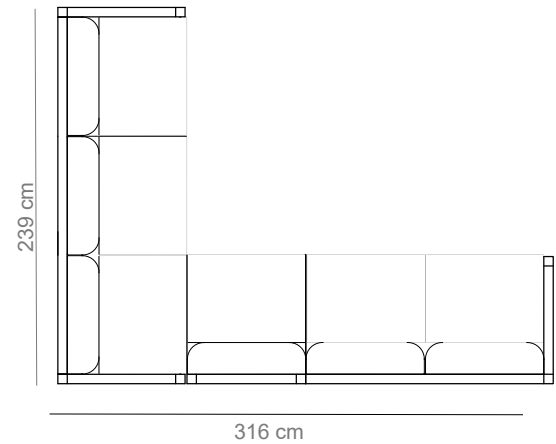

MAXIMA
lounge

by Traditional Teak®

MAXIMA LOUNGE 3 SEATER

MAXIMA LOUNGE 2 SEATER ARM-L

MAXIMA LOUNGE 2 SEATER ARM-R

2- seater arm-R, hocker, 3-seater

2- seater arm-L, chair w/o arm, 3-seater

2- seater arm-L, hocker, 3-seater