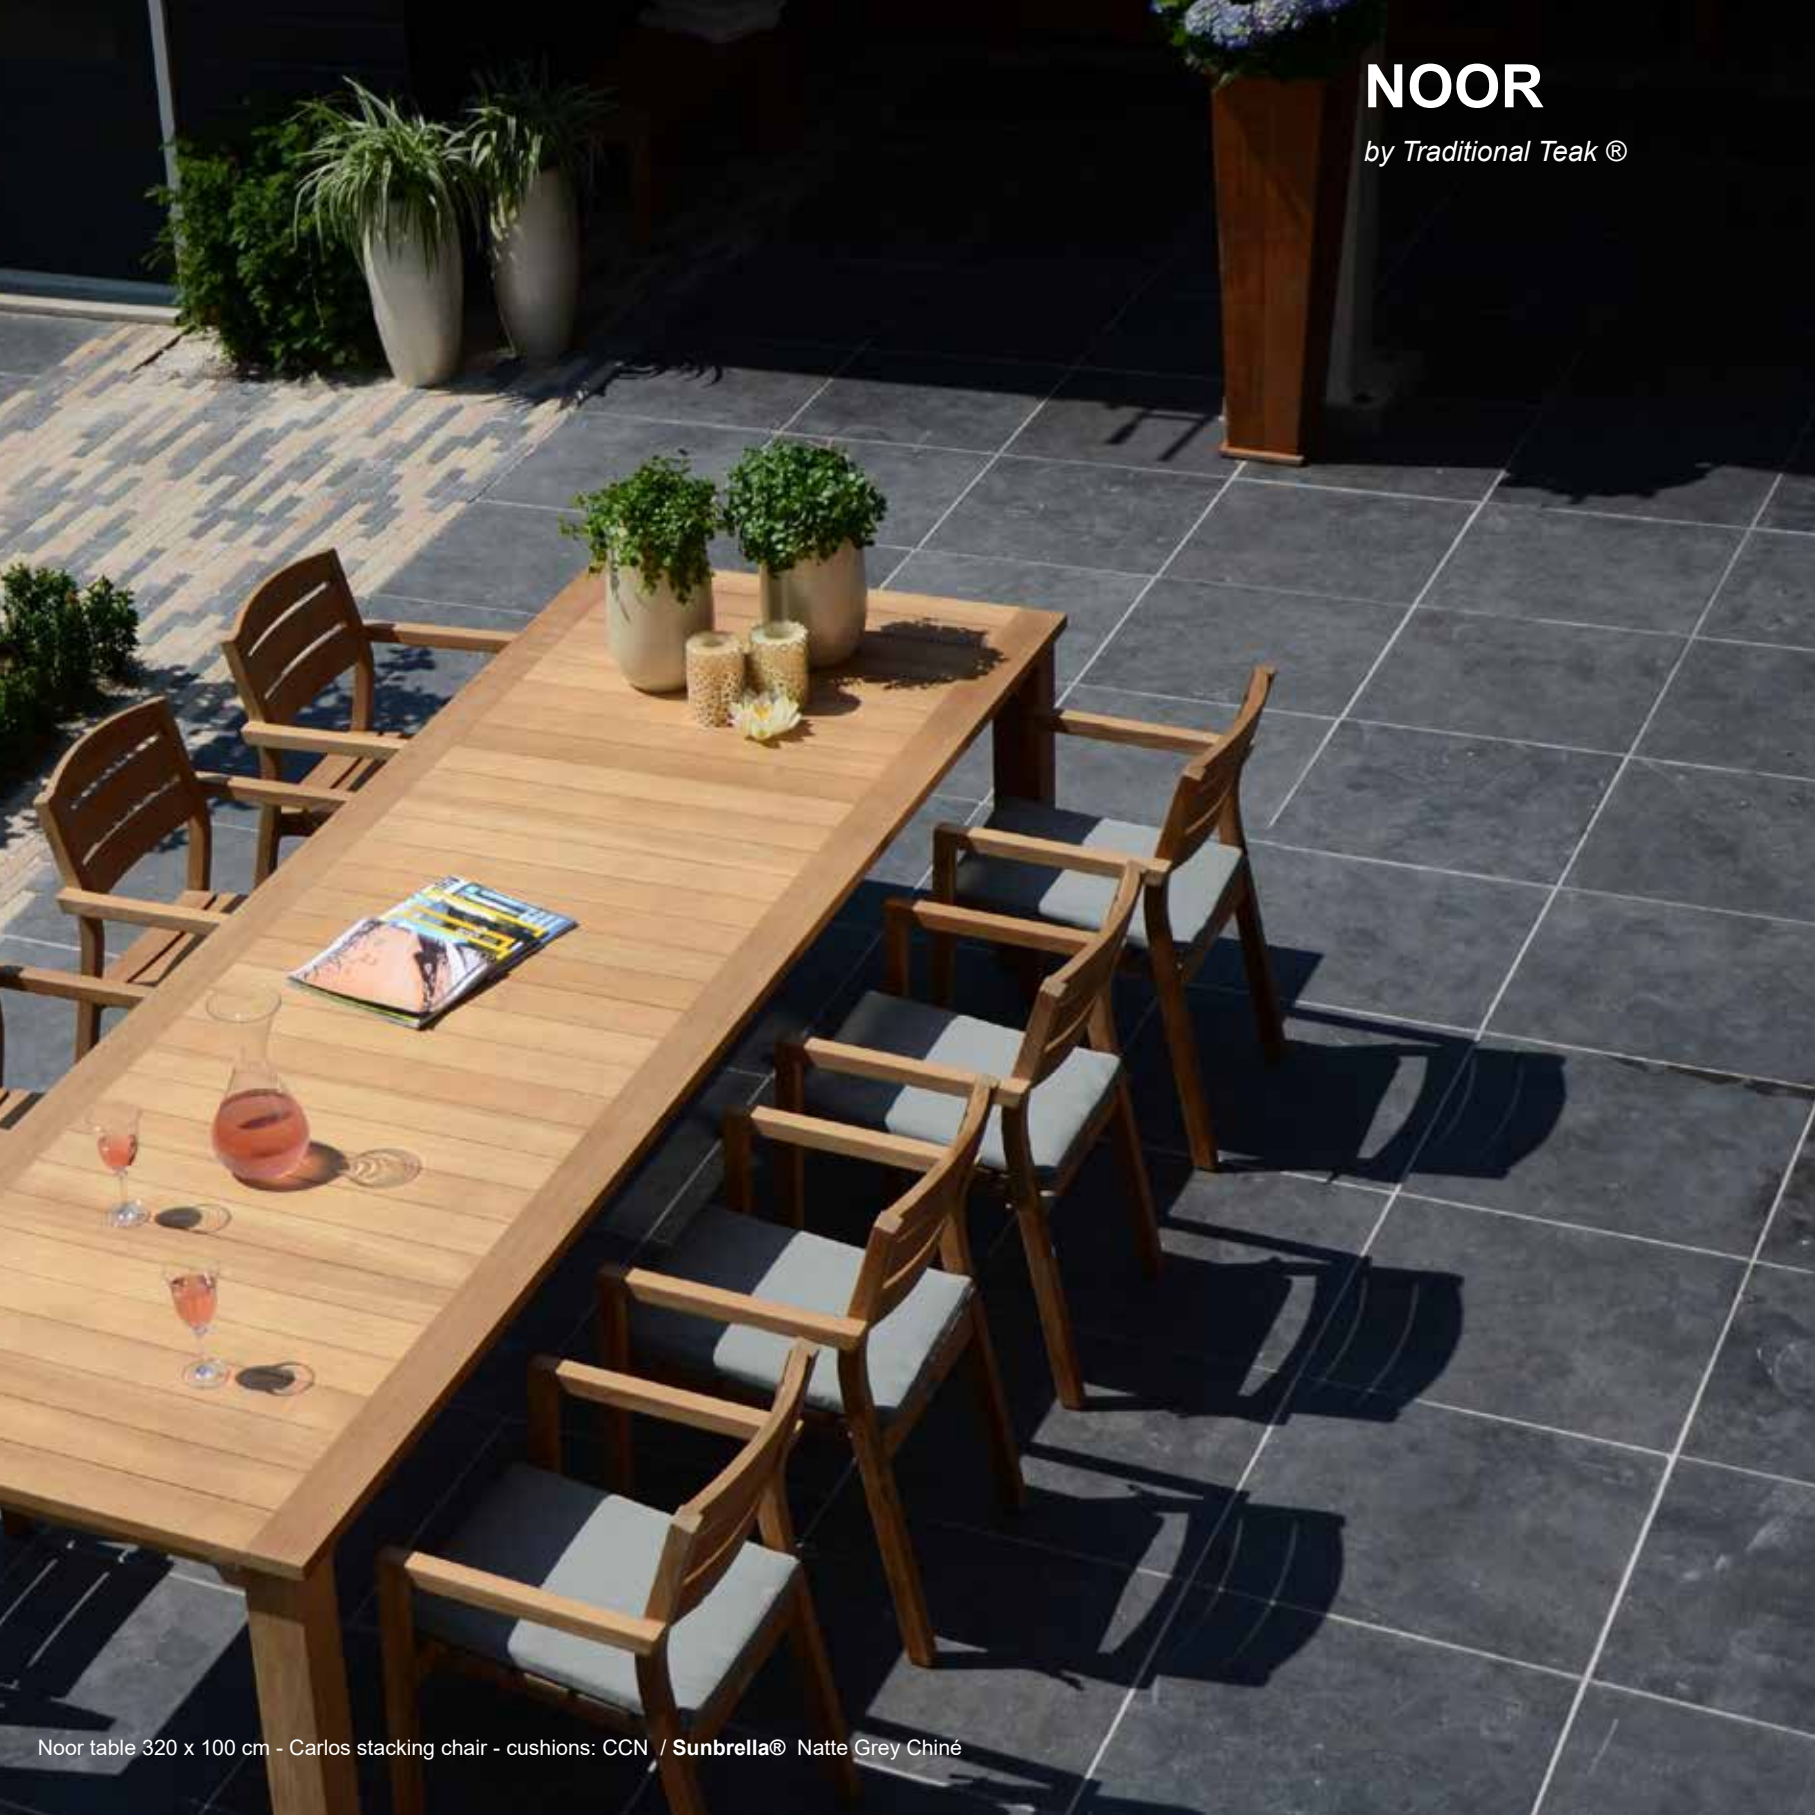

Materials:

teak

NOOR

by Traditional Teak®

Noor table 320 x 100 cm - Carlos stacking chair - cushions: CCN / Sunbrella® Natte Grey Chiné

SARAH

by Traditional Teak®

SARAH bench