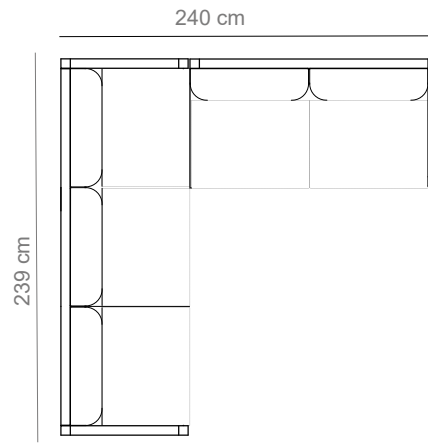

2- seater arm-L, 3-seater