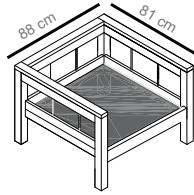

MAXIMA LOUNGE CHAIR WITH ARM