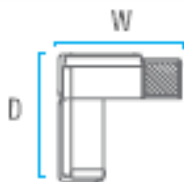

D - 236 cm
W - 247 cm
H - 72 cm
* SH - 39 cm
**TH - 25 cm