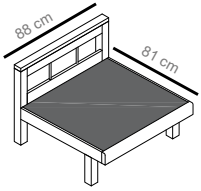

MAXIMA lounger

by Traditional Teak®

MAXIMA LOUNGE CHAIR W/O ARM