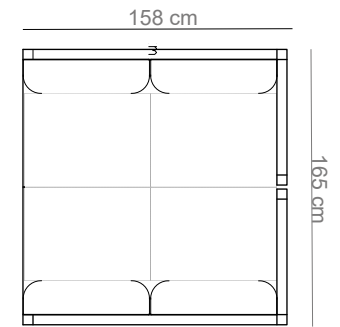

2- seater arm-R, 2- seater arm-L

2- seater arm-L, 2- seater arm-R, 2- seater arm-R

2- seater arm-R, 3-seater

MAXIMA side and coffee table

8.99.20.1.04	40 x 40 cm
8.99.20.1.05 *	71 x 58 cm
8.99.20.1.06 *	120 x 80 cm