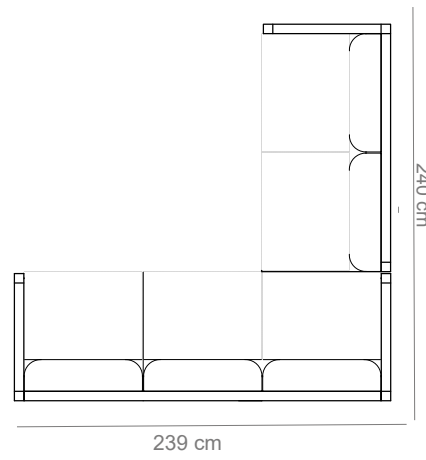

2- seater arm-R, 3-seater