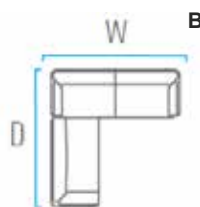

MARCELLA

lounge arrangements

Designed by Povl Eskildsen

Medium-A with corner unit
1x arm right / 1 corner unit / 1 x arm left

D - 247 cm
W - 247 cm
H - 72 cm
* SH - 39 cm

Medium-B - with corner table
1x arm right / 1 x arm left / 1 corner table

D - 236 cm
W - 236 cm
H - 72 cm
* SH - 39 cm
**TH - 25 cm

* SH - Seat high
**TH - Table high

Medium-C - with end table
2x arm left / 1 end table

D - 236 cm
W - 247 cm
H - 72 cm
* SH - 39 cm
**TH - 25 cm

Medium-D- with end table
2x arm right / 1 end table

D - 236 cm
W - 247 cm
H - 72 cm
* SH - 39 cm
**TH - 25 cm

MARCELLA

loungé arrangements

Designed by Povl Eskildsen

Medium D

A
3 seater + 2 seater arm left

or

B
3 seater + 2 seater arm right

D - 247 cm
W - 232 cm
H - 72 cm
* SH - 39 cm

Small

A
2x arm left

or

B
2x arm right

D - 161 cm
W - 247 cm
H - 72 cm
* SH - 39 cm

* SH - Seat height
**TH - Table height

Noah extendable table 220/270/320 x 100 cm- Marcella dining chair - incl seat/back cushion, Agora® color Ash