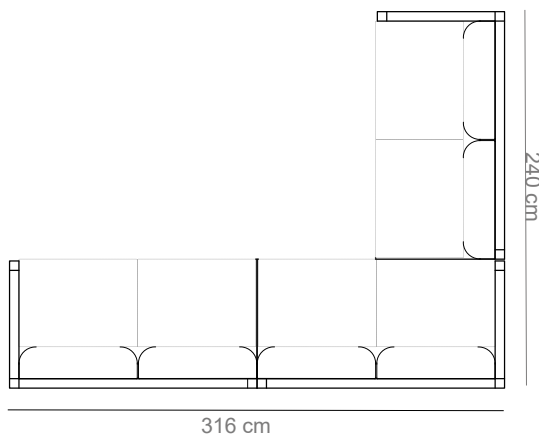

2- seater arm-R, 2- seater arm-L

2- seater arm-L, 2- seater arm-R, 2- seater arm-R

2- seater arm-R, 3-seater

MAXIMA side and coffee table

8.99.20.1.04	40 x 40 cm
8.99.20.1.05 *	71 x 58 cm
8.99.20.1.06 *	120 x 80 cm