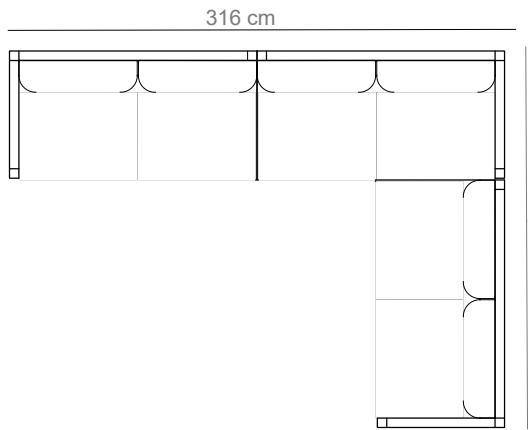

2- seater arm-R, chair w/o arm, 3-seater

MAXIMA lounger

by Traditional Teak®

MAXIMA LOUNGE CHAIR W/O ARM

MAXIMA LOUNGE CHAIR WITH ARM

MAXIMA LOUNGE HOCKER

2- seater arm-R, 2- seater arm-L, 2- seater arm-L

2- seater arm-L, 3-seater