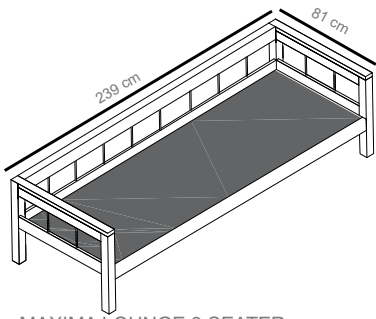

The Maxima lounge offers two back cushion options:

- DESIGN - with 50 mm foam covered in fleece
- PLUS - filled with high-quality foam flakes

Maxima lounge back cushion - model DESIGN

Maxima lounge back cushion - model PLUS

MAXIMA
lounge

by Traditional Teak®

MAXIMA LOUNGE 3 SEATER

MAXIMA LOUNGE 2 SEATER ARM-L

MAXIMA LOUNGE 2 SEATER ARM-R

2- seater arm-R, hocker, 3-seater

2- seater arm-L, chair w/o arm, 3-seater

2- seater arm-L, hocker, 3-seater