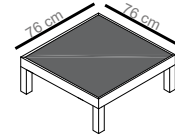

MAXIMA
lounge

by Traditional Teak®

MAXIMA LOUNGE 3 SEATER

MAXIMA LOUNGE 2 SEATER ARM-L

MAXIMA LOUNGE 2 SEATER ARM-R

2- seater arm-R, hocker, 3-seater

2- seater arm-L, chair w/o arm, 3-seater

2- seater arm-L, hocker, 3-seater

2- seater arm-R, chair w/o arm, 3-seater

MAXIMA lounger

by Traditional Teak®

MAXIMA LOUNGE CHAIR W/O ARM

MAXIMA LOUNGE CHAIR WITH ARM

MAXIMA LOUNGE HOCKER

2- seater arm-R, 2- seater arm-L, 2- seater arm-L

2- seater arm-L, 3-seater

2- seater arm-R, 2- seater arm-L

2- seater arm-L, 2- seater arm-R, 2- seater arm-R

2- seater arm-R, 3-seater

MAXIMA side and coffee table

8.99.20.1.04	40 x 40 cm
8.99.20.1.05 *	71 x 58 cm
8.99.20.1.06 *	120 x 80 cm