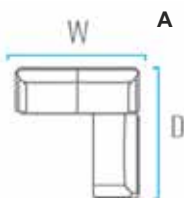

MARCELLA

lounge arrangements

Designed by Povl Eskildsen

Medium-A with corner unit
1x arm right / 1 corner unit / 1 x arm left

D - 247 cm
W - 247 cm
H - 72 cm
* SH - 39 cm

Medium-B - with corner table
1x arm right / 1 x arm left / 1 corner table

D - 236 cm
W - 236 cm
H - 72 cm
* SH - 39 cm
**TH - 25 cm

* SH - Seat high
**TH - Table high

Medium-C - with end table
2x arm left / 1 end table

D - 236 cm
W - 247 cm
H - 72 cm
* SH - 39 cm
**TH - 25 cm

Medium-D- with end table
2x arm right / 1 end table

D - 236 cm
W - 247 cm
H - 72 cm
* SH - 39 cm
**TH - 25 cm

MARCELLA

loungé arrangements

Designed by Povl Eskildsen

Medium D

A
3 seater + 2 seater arm left

or

B
3 seater + 2 seater arm right

D - 247 cm
W - 232 cm
H - 72 cm
* SH - 39 cm

Small

A
2x arm left

or

B
2x arm right

D - 161 cm
W - 247 cm
H - 72 cm
* SH - 39 cm

* SH - Seat height
**TH - Table height

Noah extendable table 220/270/320 x 100 cm- Marcella dining chair - incl seat/back cushion, Agora® color Ash