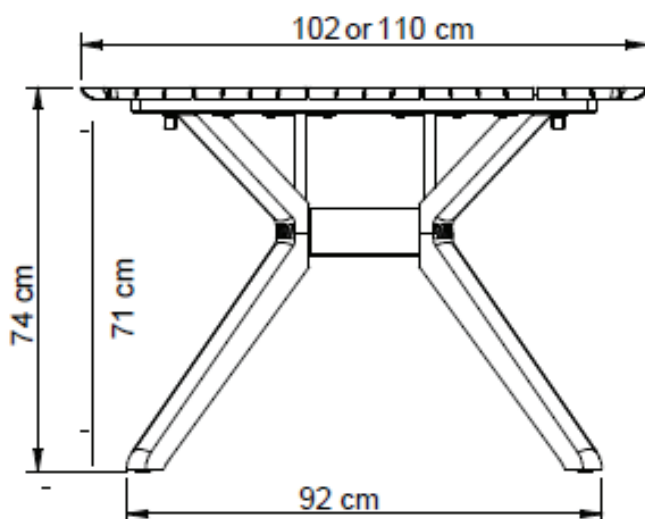

Carmen tables – ceramic

MEASUREMENTS

- D** 167 - 218 cm
- W** 102 cm
- H** 74 cm
- clearance** 71 cm

as seen on the
Garden Preview

T Traditional
Teak

PRICE
retail

ceramic tabletop

167 cm € 2.999,-

220 cm € 3.299,-

Carmen table – teak top

MEASUREMENTS

D	167 - 218 - 280cm
W	102 - 102 - 110 cm
H	74 cm
clearance	66-71 cm

as seen on the
Garden Preview

T Traditional
Teak

PRICE
retail

teak tabletop