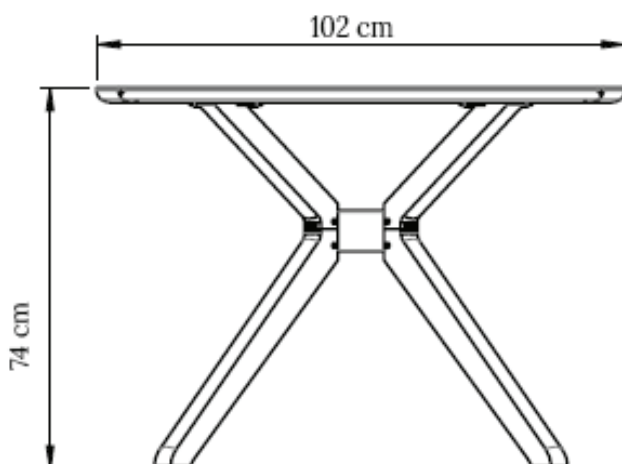

Carmen tables – ceramic

MEASUREMENTS

- D** 167 - 218 cm
- W** 102 cm
- H** 74 cm
- clearance** 71 cm

as seen on the
Garden Preview

T Traditional
Teak

PRICE
retail

ceramic tabletop

167 cm € 2.999,-

220 cm € 3.299,-

Carmen table – teak top

MEASUREMENTS

D	167 - 218 - 280cm
W	102 - 102 - 110 cm
H	74 cm
clearance	66-71 cm

as seen on the
Garden Preview

T Traditional
Teak

PRICE
retail

teak tabletop