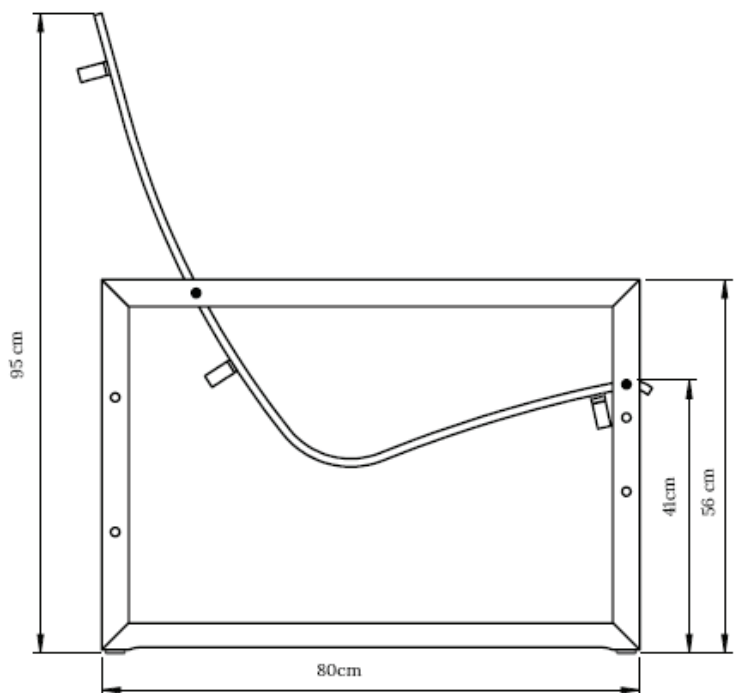

* colors mentioned may still change

Sofia Lounge 3- seater

MEASUREMENTS

D	80 cm
W	180 cm
H	95 cm
arm hight	56 cm
seat hight	41 cm

as seen on the
Garden Preview

COLORS*

Linen

Slade

Taupe melé

* colors mentioned may still change

Sofia Lounge chair

MEASUREMENTS

D	85 cm
W	66 cm
H	95 cm
arm hight	56 cm
seat hight	41 cm

PRICE

retail € 799,-

Sofia Lounge footstool