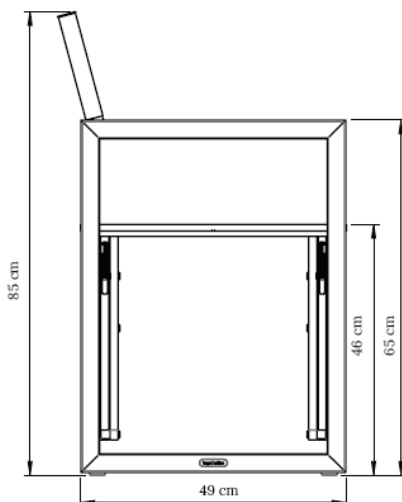

as seen on the
Garden Preview

Sofia director chair in Linen - Sofia folding table 70 x 70 cm

Sofia director chair

MEASUREMENTS

D	49 cm
W	54 cm
H	85 cm
arm hight	65 cm
seat hight	46 cm

PRICE

retail € 499,-

COLORS*