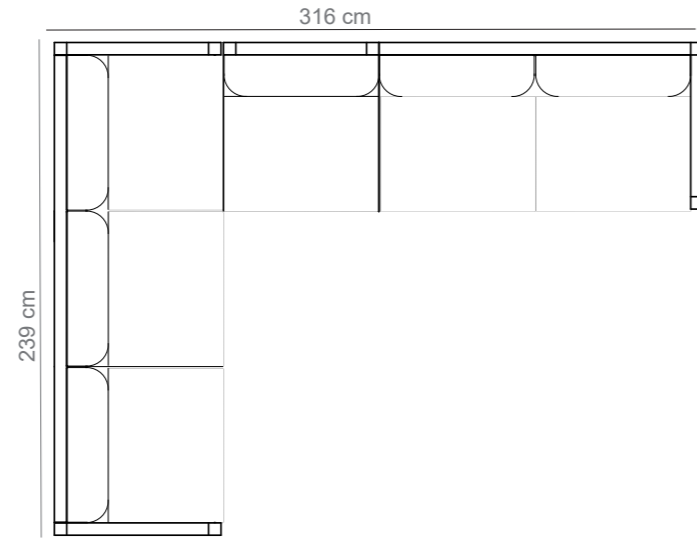

MAXIMA lounge corner cushion
RMLC € 179,-

MAXIMA side table (small) w d h kg
8.99.20.1.04 40 40 36 4 € 299,-

** for more information about the covers see page 38 - 39

MAXIMA LOUNGE (pg 44)

module 1: 2- seater arm-R, hocker, 3-seater