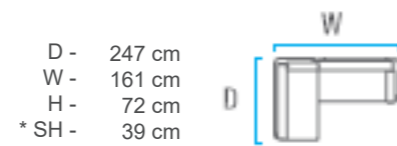

Details

All variations, sizes & codes

Large-A
2 x arm left / 1x arm right

Large-B
2x arm right / 1 x arm left

1x arm right / 1 x arm left / 1 corner table

Small-A
2x arm left

or

Small-B
2x arm right

Medium-A with end table
2x arm left / 1 end table

or

Medium-B with end table
2x arm right / 1 end table

* SH - Seat hight
** TH - Table hight

* SH - Seat hight
** TH - Table hight

MAXIMA (pg 54)

Details

All variations,
sizes & codes