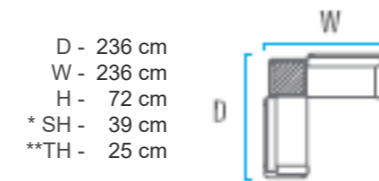

Details

All variations, sizes & codes

Large-A
2 x arm left / 1x arm right

Large-B
2x arm right / 1 x arm left

1x arm right / 1 x arm left / 1 corner table

Small-A
2x arm left

or

Small-B
2x arm right

Medium-A with end table
2x arm left / 1 end table

or

Medium-B with end table
2x arm right / 1 end table

* SH - Seat hight
** TH - Table hight

* SH - Seat hight
** TH - Table hight

MAXIMA (pg 54)

Details

All variations,
sizes & codes