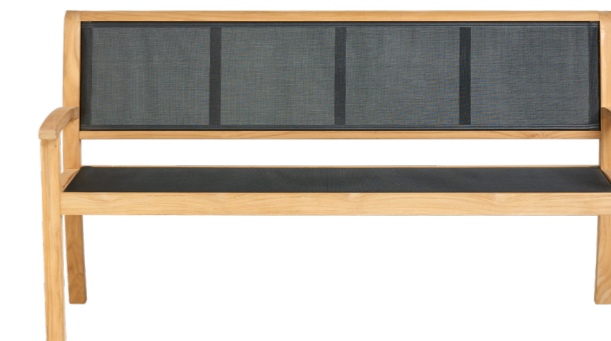

KATE bench 150 cm		w	d	h	kg	
black	8.99.01.2.36	150	67	88	17	€ 699,-
taupe	8.99.01.2.37					

Details

All variations,
sizes & codes