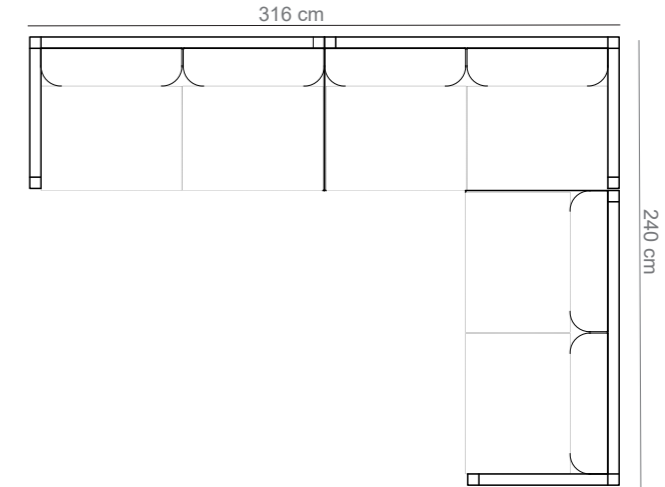

module 7: 2- seater arm-R, 2- seater arm-L, 2- seater arm-L

Details

All variations, sizes & codes