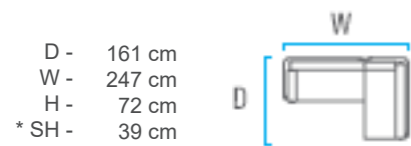

Details

All variations, sizes & codes

Large-A
2 x arm left / 1x arm right

Large-B
2x arm right / 1 x arm left

1x arm right / 1 x arm left / 1 corner table

Small-A
2x arm left

or

Small-B
2x arm right

Medium-A with end table
2x arm left / 1 end table

or

Medium-B with end table
2x arm right / 1 end table

* SH - Seat hight
** TH - Table hight

* SH - Seat hight
** TH - Table hight

MAXIMA (pg 54)

Details

All variations,
sizes & codes