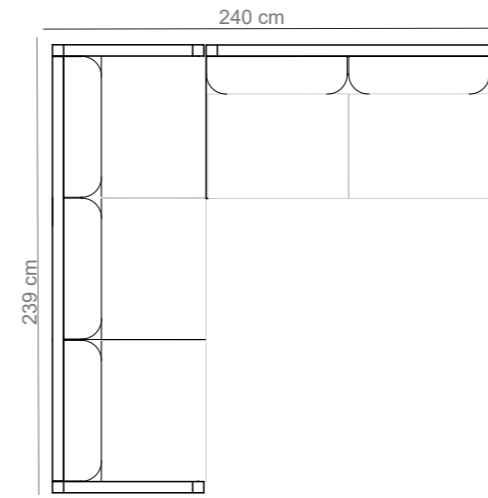

module 5: 2- seater arm-L, 3-seater