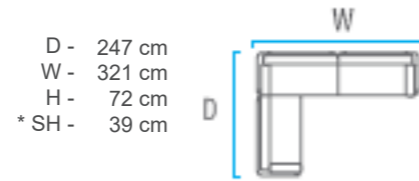

Details

All variations, sizes & codes

Large-A
2 x arm left / 1x arm right

Large-B
2x arm right / 1 x arm left

1x arm right / 1 x arm left / 1 corner table

Small-A
2x arm left

or

Small-B
2x arm right

Medium-A with end table
2x arm left / 1 end table

or

Medium-B with end table
2x arm right / 1 end table

* SH - Seat hight
** TH - Table hight

* SH - Seat hight
** TH - Table hight

MAXIMA (pg 54)

Details

All variations,
sizes & codes