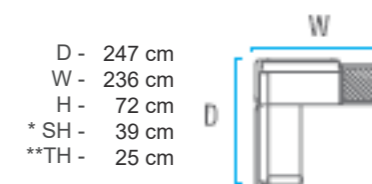

Details

All variations, sizes & codes

Large-A
2 x arm left / 1x arm right

Large-B
2x arm right / 1 x arm left

1x arm right / 1 x arm left / 1 corner table

Small-A
2x arm left

or

Small-B
2x arm right

Medium-A with end table
2x arm left / 1 end table

or

Medium-B with end table
2x arm right / 1 end table

* SH - Seat hight
** TH - Table hight

* SH - Seat hight
** TH - Table hight

MAXIMA (pg 54)

Details

All variations,
sizes & codes